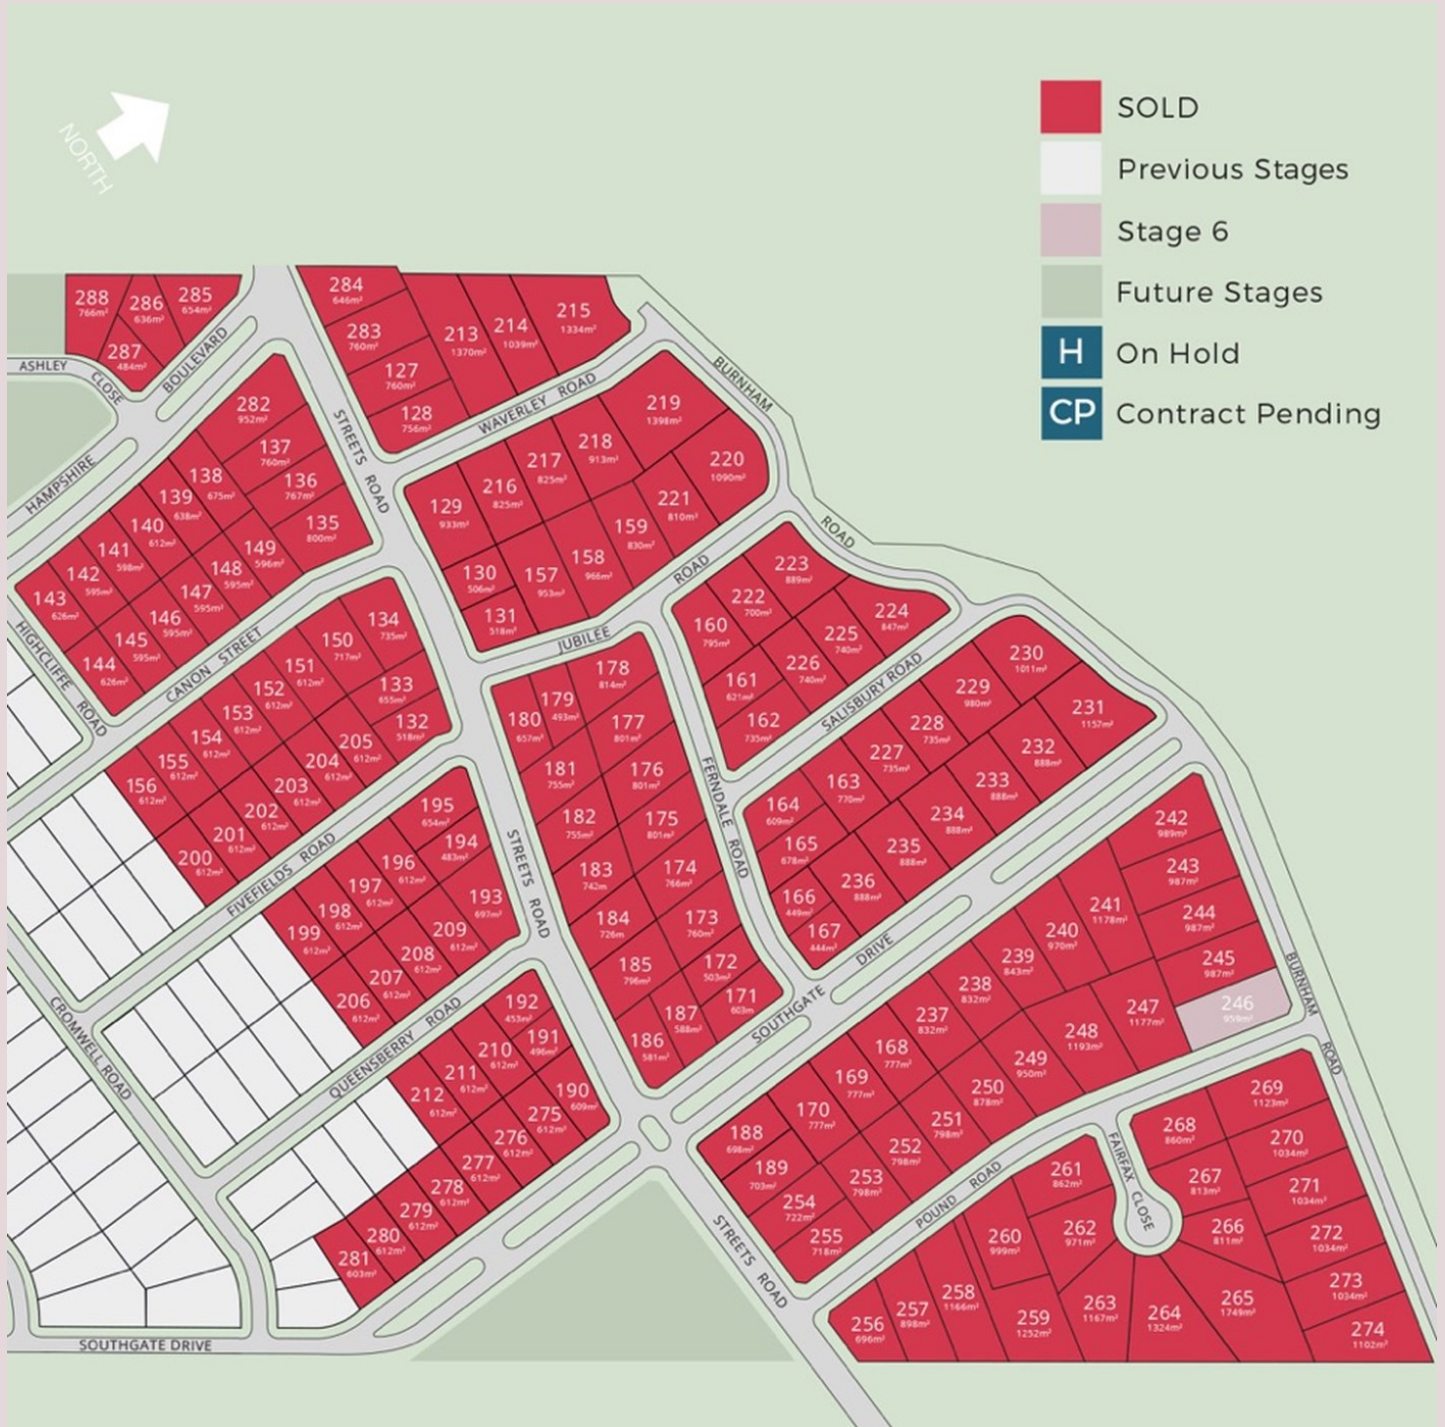

STAGE 6

<u>Lot No</u>	<u>Area m²*</u>	<u>Frontage*</u>	<u>Price</u>
246	959	20.50	\$270,000

\$5,000 discount applies for prompt exchange

**Note: Please call
Mark Rosevear 0412 375 709
or Clint Ilsley 0432 368 601
to confirm any recent updates.**

*all areas denoted are approximate only.

KINCHINGTON ESTATE - LENEVA

(02) 6056 1888

Wodonga Real Estate | 6 Stanley Street Wodonga

www.wodongarealestate.com.au